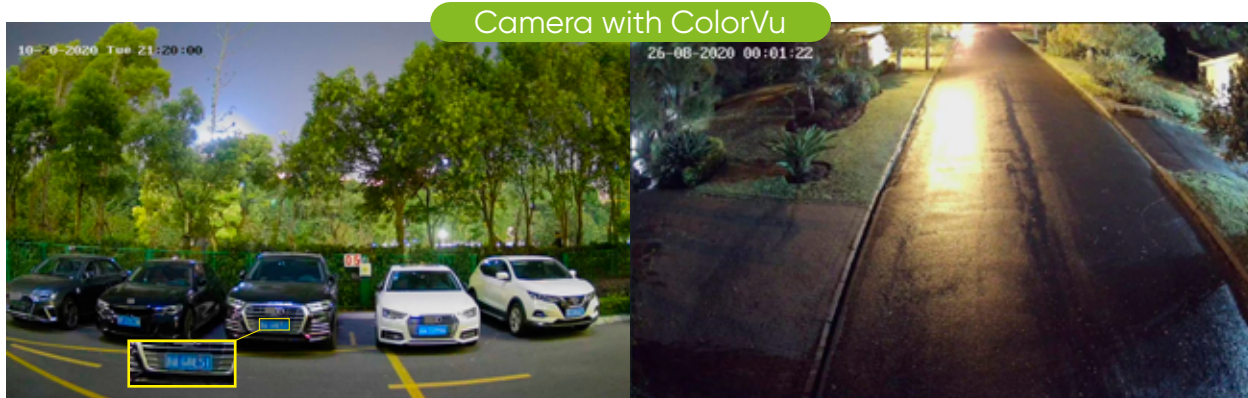

## A Better Visual Experience

Balanced brightness

F1.0 super aperture and advanced sensor guarantee realistic rendering

The plate numbers are clearly visible and the colors of cars are brilliant.

The camera with ColorVu gives you clean and smooth image.