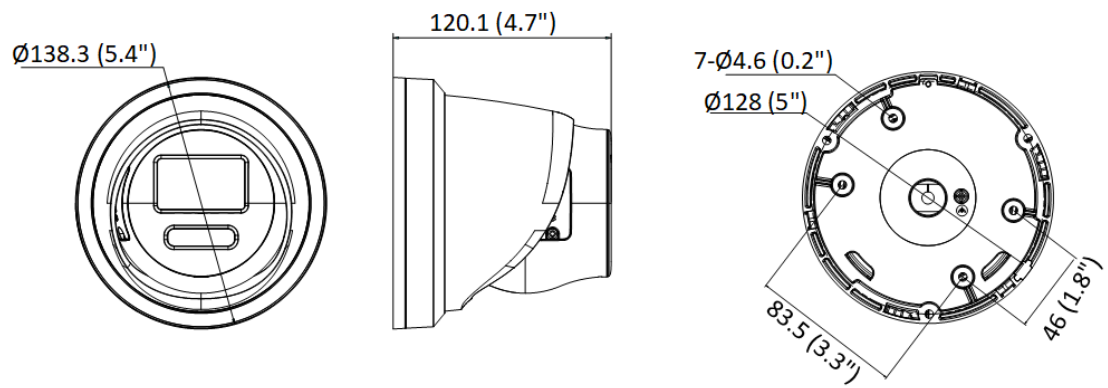

General	
Power	-L: 12 VDC, 0.42 A, max. 5 W PoE: 802.3af, 36 V to 57 V, 0.17 A to 0.11 A, max. 6.0 W -LU: 12 VDC, 0.46 A, max. 5.5 W PoE: 802.3af, 36 V to 57 V, 0.18 A to 0.11 A, max. 6.5 W
Material	Cover: metal, main body: metal
Dimension	Ø138.3 mm × 120.1 mm (Ø5.4" × 4.7")
Package Dimension	170 mm × 170 mm × 150 mm (6.7" × 6.7" × 5.9")
Weight	Approx. 870 g (1.9 lb.)
With Package Weight	Approx. 1160 g (2.6 lb.)
Storage Conditions	-30 °C to 60 °C (-22 °F to 140 °F). Humidity 95% or less (non-condensing)
Startup and Operating Conditions	-30 °C to 60 °C (-22 °F to 140 °F). Humidity 95% or less (non-condensing)
Language	33 languages English, Russian, Estonian, Bulgarian, Hungarian, Greek, German, Italian, Czech, Slovak, French, Polish, Dutch, Portuguese, Spanish, Romanian, Danish, Swedish, Norwegian, Finnish, Croatian, Slovenian, Serbian, Turkish, Korean, Traditional Chinese, Thai, Vietnamese, Japanese, Latvian, Lithuanian, Portuguese (Brazil), Ukrainian
General Function	Anti-flicker, heartbeat, mirror, password reset via e-mail, pixel counter
Software Reset	Yes
Approval	
EMC	FCC (47 CFR Part 15, Subpart B) CE-EMC (EN 55032: 2015, EN 61000-3-2: 2019, EN 61000-3-3: 2013+A1: 2019, EN 50130-4: 2011+A1: 2014) RCM (AS/NZS CISPR 32: 2015) IC (ICES-003: Issue 7) KC (KN32: 2015, KN35: 2015)
Safety	UL (UL 62368-1) CB (IEC 62368-1: 2014+A11) CE-LVD (EN 62368-1: 2014/A11: 2017)
Environment	CE-RoHS (2011/65/EU) WEEE (2012/19/EU) Reach (Regulation (EC) No 1907/2006)
Protection	IP67 (IEC 60529-2013)

▪ Available Model

DS-2CD2387G2-L (2.8/4 mm)

DS-2CD2387G2-LU (2.8/4 mm)

▪ Dimension

Model With Mic

Unit: mm (inch)

Model Without Mic

Unit: mm (inch)