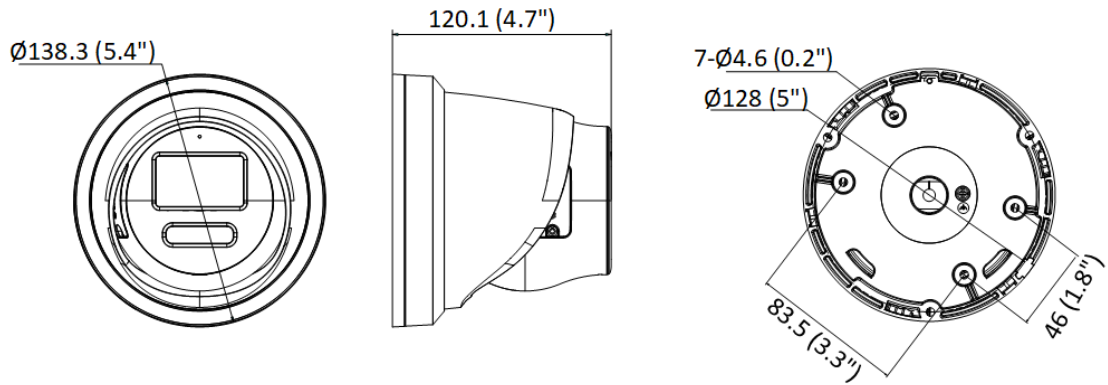

General	
Power	-L: 12 VDC, 0.42 A, max. 5 W PoE: 802.3af, 36 V to 57 V, 0.17 A to 0.11 A, max. 6.0 W -LU: 12 VDC, 0.46 A, max. 5.5 W PoE: 802.3af, 36 V to 57 V, 0.18 A to 0.11 A, max. 6.5 W
Material	Cover: metal, main body: metal
Dimension	Ø138.3 mm × 120.1 mm (Ø5.4" × 4.7")
Package Dimension	170 mm × 170 mm × 150 mm (6.7" × 6.7" × 5.9")
Weight	Approx. 870 g (1.9 lb.)
With Package Weight	Approx. 1160 g (2.6 lb.)
Storage Conditions	-30 °C to 60 °C (-22 °F to 140 °F). Humidity 95% or less (non-condensing)
Startup and Operating Conditions	-30 °C to 60 °C (-22 °F to 140 °F). Humidity 95% or less (non-condensing)
Language	33 languages English, Russian, Estonian, Bulgarian, Hungarian, Greek, German, Italian, Czech, Slovak, French, Polish, Dutch, Portuguese, Spanish, Romanian, Danish, Swedish, Norwegian, Finnish, Croatian, Slovenian, Serbian, Turkish, Korean, Traditional Chinese, Thai, Vietnamese, Japanese, Latvian, Lithuanian, Portuguese (Brazil), Ukrainian
General Function	Anti-flicker, heartbeat, mirror, password reset via e-mail, pixel counter
Software Reset	Yes
Approval	
EMC	FCC (47 CFR Part 15, Subpart B) CE-EMC (EN 55032: 2015, EN 61000-3-2: 2019, EN 61000-3-3: 2013+A1: 2019, EN 50130-4: 2011+A1: 2014) RCM (AS/NZS CISPR 32: 2015) IC (ICES-003: Issue 7) KC (KN32: 2015, KN35: 2015)
Safety	UL (UL 62368-1) CB (IEC 62368-1: 2014+A11) CE-LVD (EN 62368-1: 2014/A11: 2017)
Environment	CE-RoHS (2011/65/EU) WEEE (2012/19/EU) Reach (Regulation (EC) No 1907/2006)
Protection	IP67 (IEC 60529-2013)

▪ Available Model

DS-2CD2387G2-L (2.8/4 mm)

DS-2CD2387G2-LU (2.8/4 mm)

▪ Dimension

Model With Mic

Unit: mm (inch)

Model Without Mic

Unit: mm (inch)